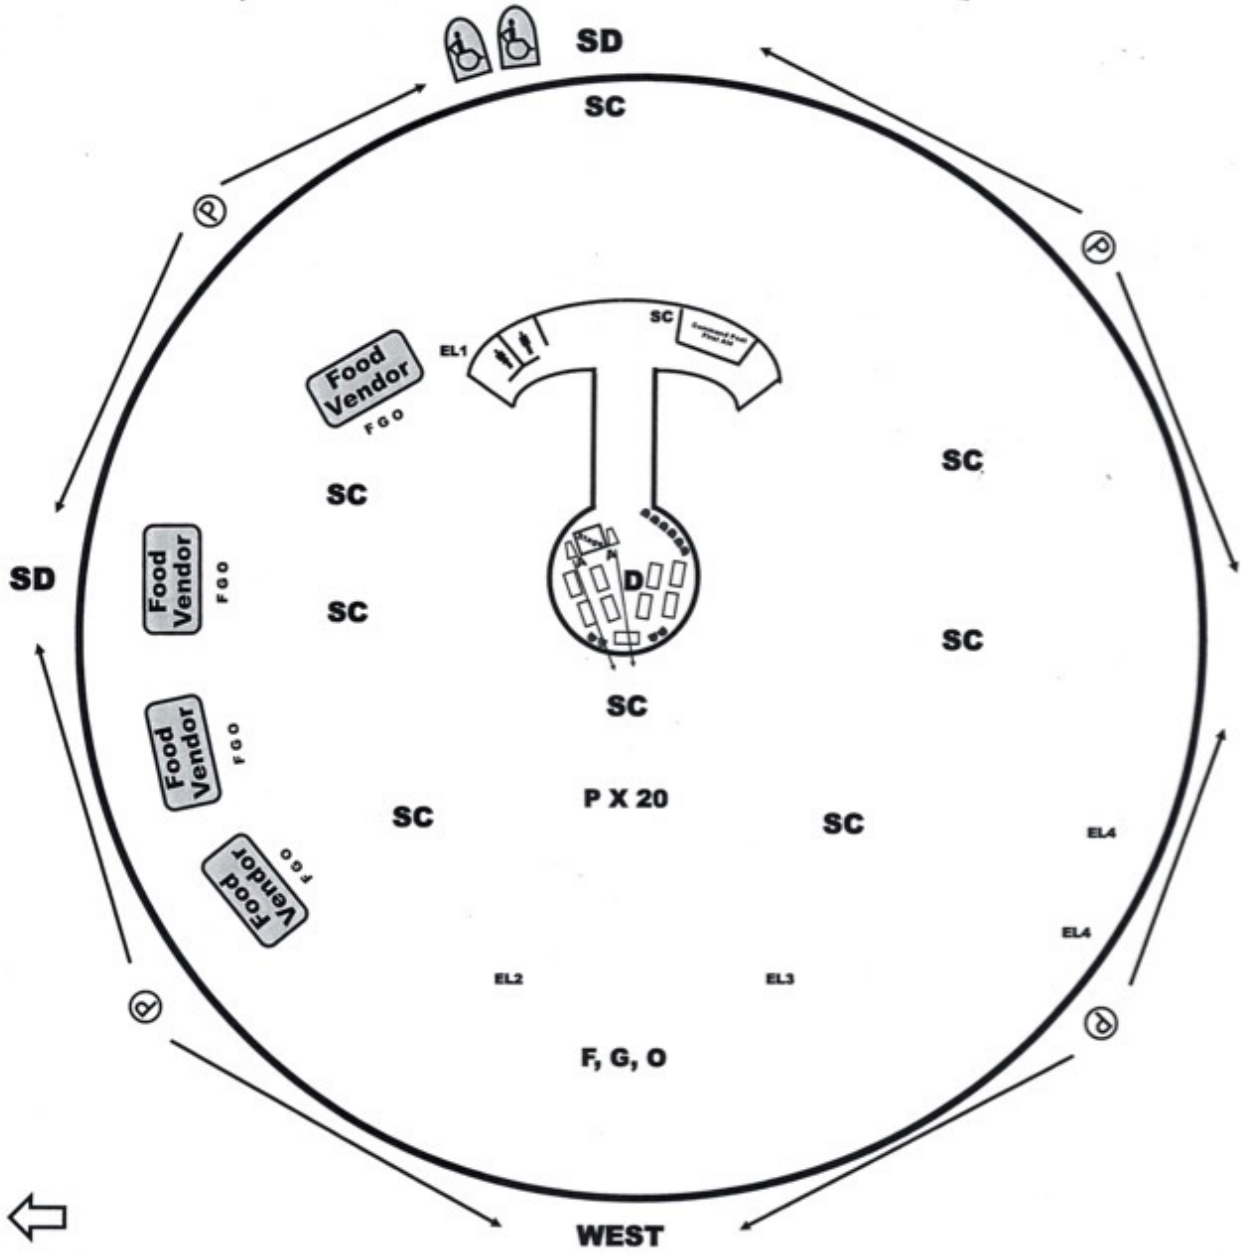

Location Map for Christmas Circle
700 Christmas Circle Drive
Borrego Springs, CA
APN-198-020-26-900

Ave Nordeste
Parking Lot
Dry Camping

Ave Sureste
Parking Lot

- Item A—Speakers and music speakers
- Item D—Stage
- Item EL—Electrical Access
- Item F—Non-alcoholic beverages
- Item G—Food Concessions
- Item I—Toilets
- Item H—Portable Handicapped Toilets
- Item L—Organizer's Command Post
- Item O—Cooking Areas
- Item P—Table & Seating
- Item SC—Trash containers
- Item SD—Trash dumpsters
- Item FA—First Aid
- Item P—Parking
- Item CP—Command Post

NORTH